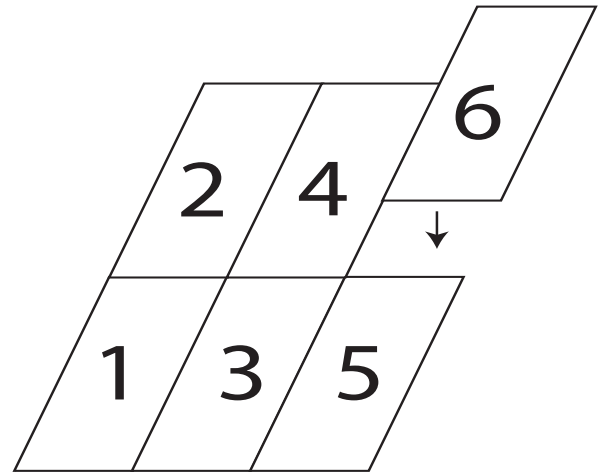

ISOMEK
SANDWICH PANELS

OVERLAPPING

Overlapping sinistro / Left overlapping / Overlapping gauche / Overlapping Links

Senso di posa / Verlegungsrichtung →

D = 80-300 mm

Overlapping destro / Right overlapping / Overlapping droit / Overlapping Rechts

← Senso di posa / Installation way

D = 80-300 mm

OVERLAPPING

Attenzione: Isomec si riserva il diritto di apportare, in qualunque momento senza preavviso, modifiche ai prodotti.
Warning: Isomec reserves the right to carry out modifications to the products at any time and with no prior notice.