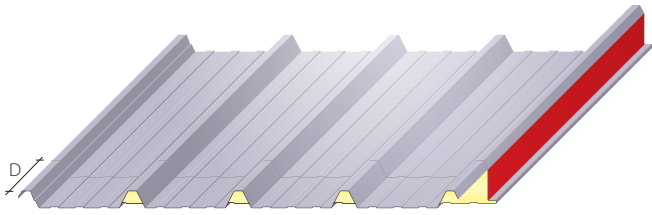

ISOMEK
SANDWICH PANELS

OVERLAPPING

Overlapping sinistro / Left overlapping / Overlapping gauche / Overlapping Links

Senso di posa / Verlegungsrichtung →

D = 80-300 mm

Overlapping destro / Right overlapping / Overlapping droit / Overlapping Rechts

← Senso di posa / Installation way

D = 80-300 mm

OVERLAPPING

Attenzione: Isomec si riserva il diritto di apportare, in qualunque momento senza preavviso, modifiche ai prodotti.
Warning: Isomec reserves the right to carry out modifications to the products at any time and with no prior notice.