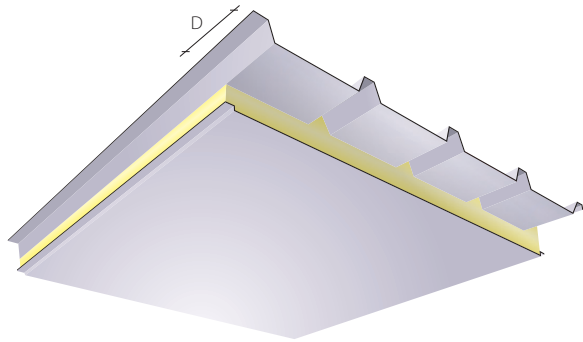

ISOMEK
SANDWICH PANELS

OVERLAPPING

Overlapping sinistro / Left overlapping / Overlapping gauche / Overlapping Links

Senso di posa / Verlegungsrichtung →

D = 80-300 mm

Overlapping destro / Right overlapping / Overlapping droit / Overlapping Rechts

← Senso di posa / Installation way

D = 80-300 mm

OVERLAPPING

Attenzione: Isomec si riserva il diritto di apportare, in qualunque momento senza preavviso, modifiche ai prodotti.
Warning: Isomec reserves the right to carry out modifications to the products at any time and with no prior notice.