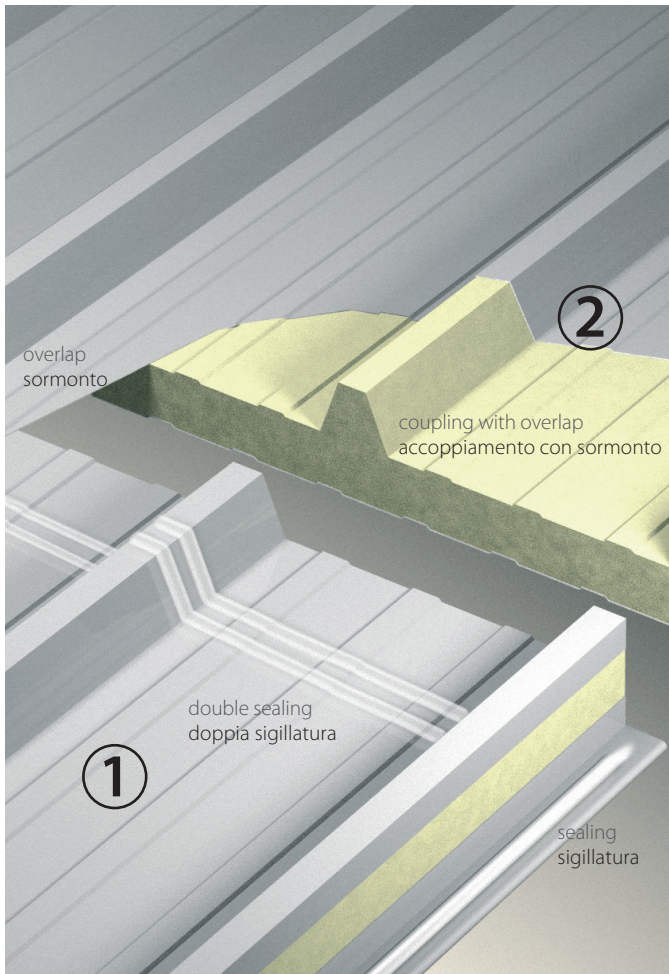

ISOMEK
SANDWICH PANELS

OVERLAPPING

Overlapping sinistro / Left overlapping / Overlapping gauche / Overlapping Links

Senso di posa / Verlegungsrichtung →

D = 80-300 mm

Overlapping destro / Right overlapping / Overlapping droit / Overlapping Rechts

← Senso di posa / Installation way

D = 80-300 mm

OVERLAPPING

Attenzione: Isomec si riserva il diritto di apportare, in qualunque momento senza preavviso, modifiche ai prodotti.
Warning: Isomec reserves the right to carry out modifications to the products at any time and with no prior notice.