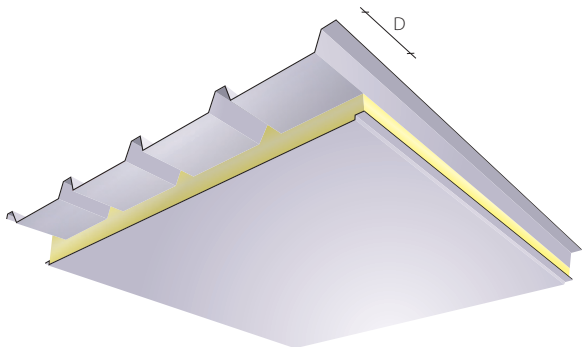

ISOMEK
SANDWICH PANELS

OVERLAPPING

Overlapping sinistro / Left overlapping / Overlapping gauche / Overlapping Links

Senso di posa / Verlegungsrichtung →

D = 80-300 mm

Overlapping destro / Right overlapping / Overlapping droit / Overlapping Rechts

← Senso di posa / Installation way

D = 80-300 mm

OVERLAPPING

Attenzione: Isomec si riserva il diritto di apportare, in qualunque momento senza preavviso, modifiche ai prodotti.
Warning: Isomec reserves the right to carry out modifications to the products at any time and with no prior notice.