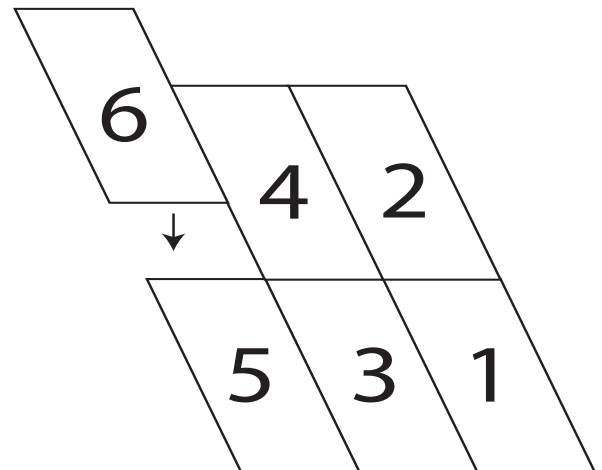

ISOMEK
SANDWICH PANELS

OVERLAPPING

Overlapping sinistro / Left overlapping / Overlapping gauche / Overlapping Links

Senso di posa / Verlegungsrichtung →

D = 80-300 mm

Overlapping destro / Right overlapping / Overlapping droit / Overlapping Rechts

← Senso di posa / Installation way

D = 80-300 mm

OVERLAPPING

Attenzione: Isomec si riserva il diritto di apportare, in qualunque momento senza preavviso, modifiche ai prodotti.
Warning: Isomec reserves the right to carry out modifications to the products at any time and with no prior notice.