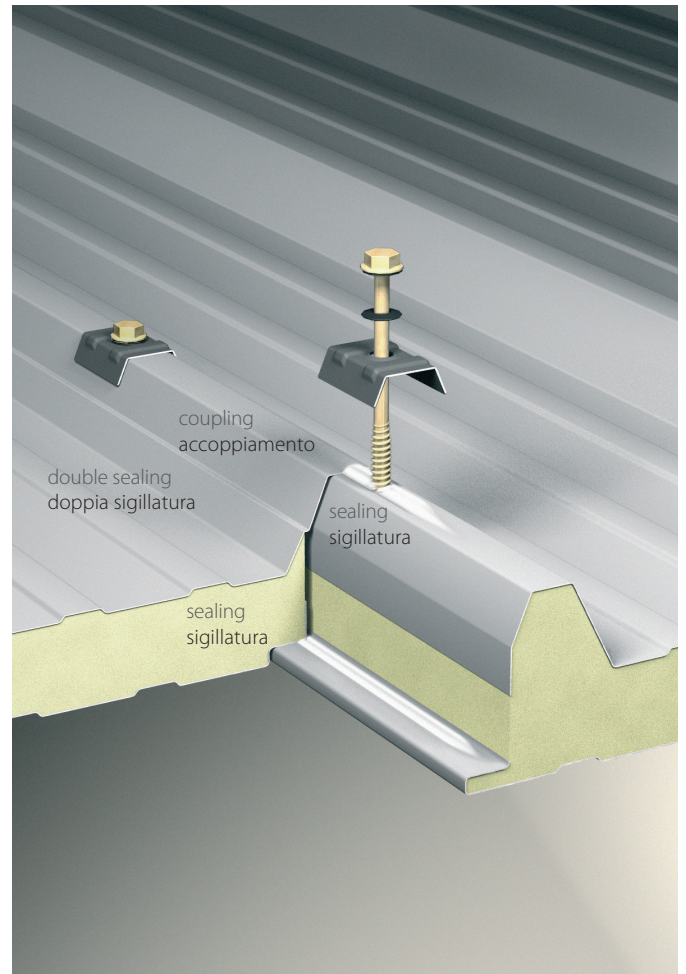

ISOMEK
SANDWICH PANELS

OVERLAPPING

Overlapping sinistro / Left overlapping / Overlapping gauche / Overlapping Links

Senso di posa / Verlegungsrichtung →

D = 80-300 mm

Overlapping destro / Right overlapping / Overlapping droit / Overlapping Rechts

← Senso di posa / Installation way

D = 80-300 mm

OVERLAPPING

Attenzione: Isomec si riserva il diritto di apportare, in qualunque momento senza preavviso, modifiche ai prodotti.
Warning: Isomec reserves the right to carry out modifications to the products at any time and with no prior notice.