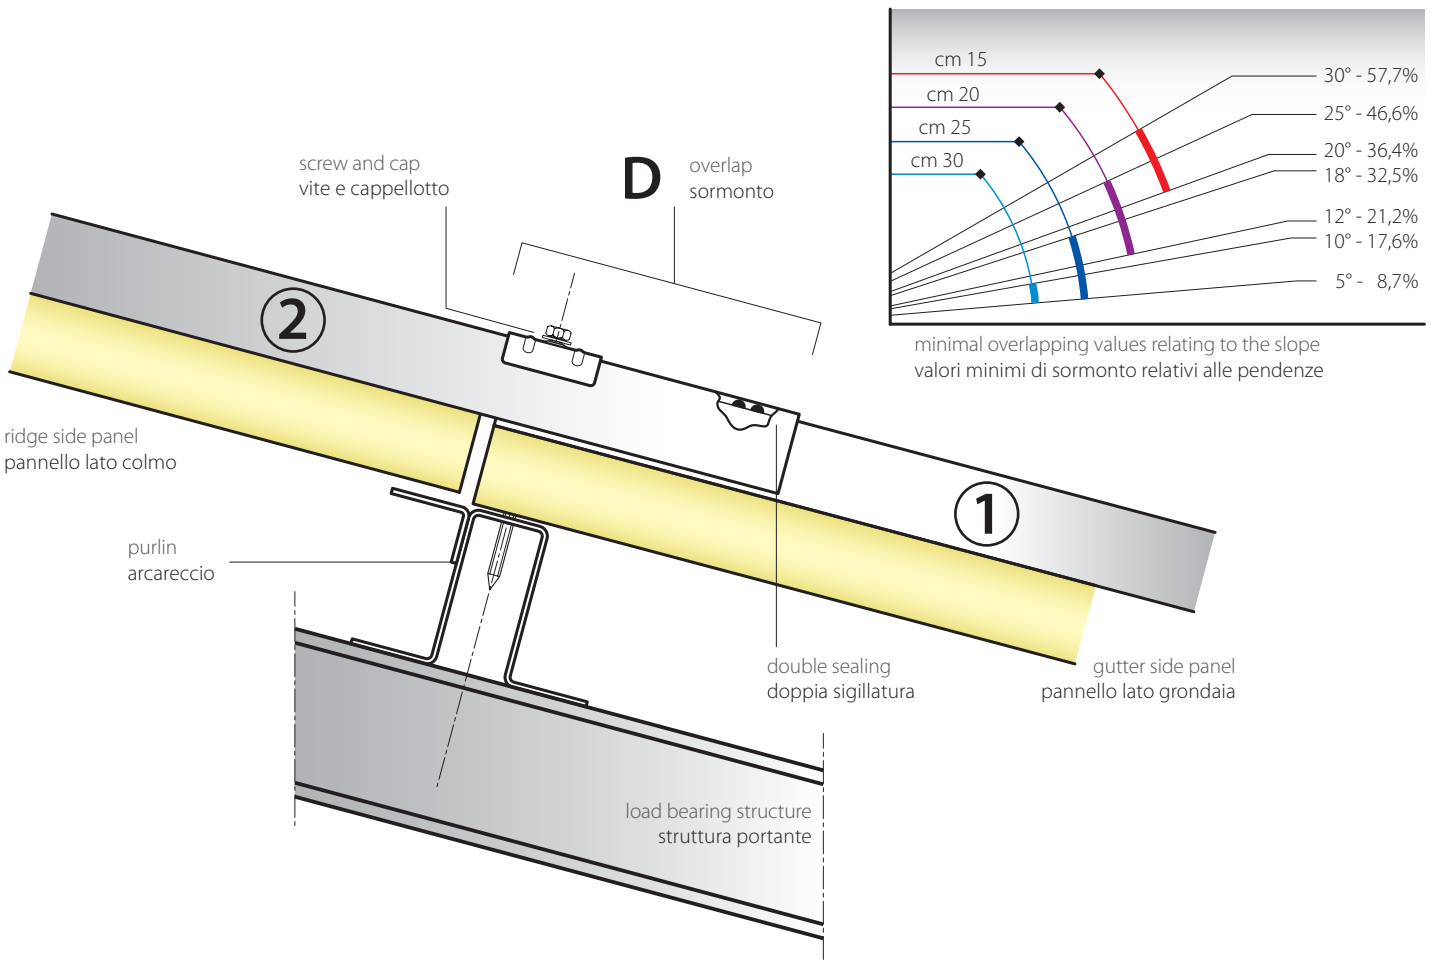

ISOMEK
SANDWICH PANELS

OVERLAPPING

Overlapping sinistro / Left overlapping / Overlapping gauche / Overlapping Links

Senso di posa / Verlegungsrichtung →

D = 80-300 mm

Overlapping destro / Right overlapping / Overlapping droit / Overlapping Rechts

← Senso di posa / Installation way

D = 80-300 mm

OVERLAPPING

Attenzione: Isomec si riserva il diritto di apportare, in qualunque momento senza preavviso, modifiche ai prodotti.
Warning: Isomec reserves the right to carry out modifications to the products at any time and with no prior notice.