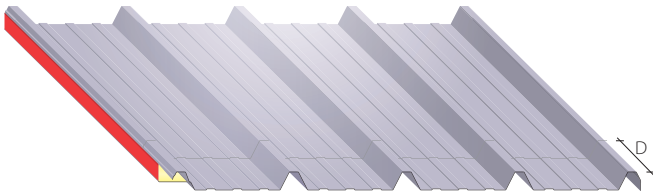

ISOMEK
SANDWICH PANELS

OVERLAPPING

Overlapping sinistro / Left overlapping / Overlapping gauche / Overlapping Links

Senso di posa / Verlegungsrichtung →

D = 80-300 mm

Overlapping destro / Right overlapping / Overlapping droit / Overlapping Rechts

← Senso di posa / Installation way

D = 80-300 mm

OVERLAPPING

Attenzione: Isomec si riserva il diritto di apportare, in qualunque momento senza preavviso, modifiche ai prodotti.
Warning: Isomec reserves the right to carry out modifications to the products at any time and with no prior notice.