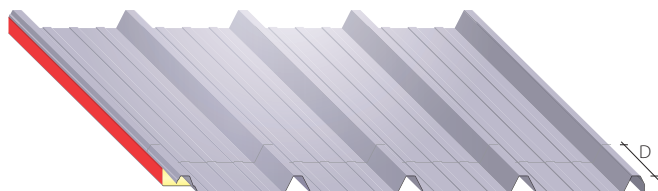

ISOMEC
SANDWICH PANELS

OVERLAPPING

OVERLAPPING

Overlapping sinistro / Left overlapping / Overlapping gauche / Overlapping Links

D = 80-300 mm

Senso di posa / Installation way →

Overlapping destro / Right overlapping / Overlapping droit / Overlapping Rechts

D = 80-300 mm

← Senso di posa / Installation way

Contacts

Contatti

Finance - Management

Amministrazione

Viale del lavoro 19, Z.I. Paludi

32016 Alpago (BL)