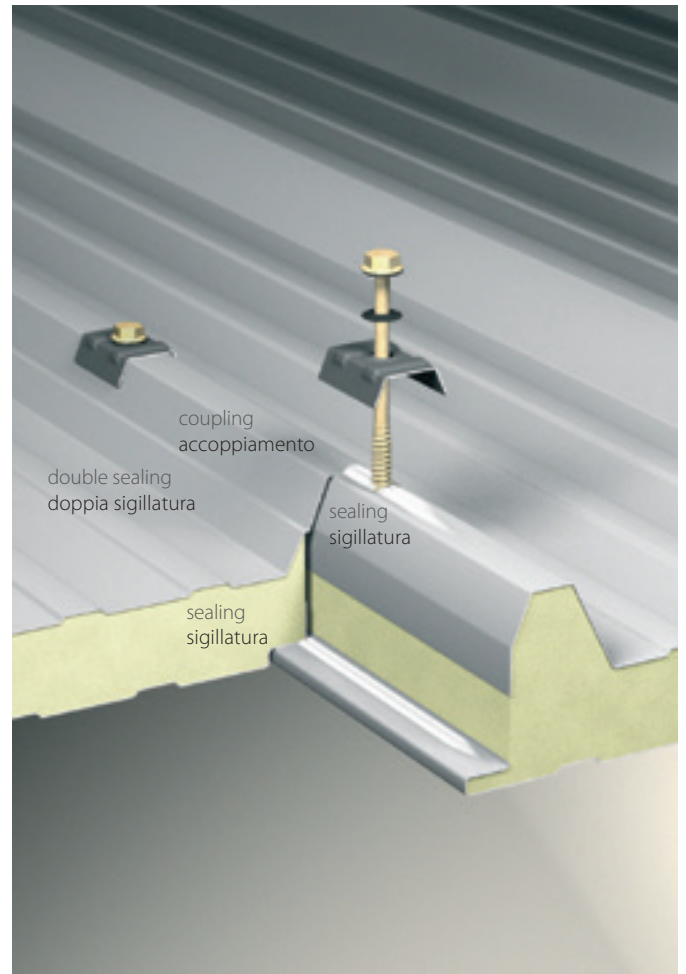

ISOMEC
SANDWICH PANELS

OVERLAPPING

OVERLAPPING

Overlapping sinistro / Left overlapping / Overlapping gauche / Overlapping Links

D = 80-300 mm

Senso di posa / Installation way →

Overlapping destro / Right overlapping / Overlapping droit / Overlapping Rechts

D = 80-300 mm

← Senso di posa / Installation way

Contacts

Contatti

Finance - Management

Amministrazione

Viale del lavoro 19, Z.I. Paludi

32016 Alpago (BL)