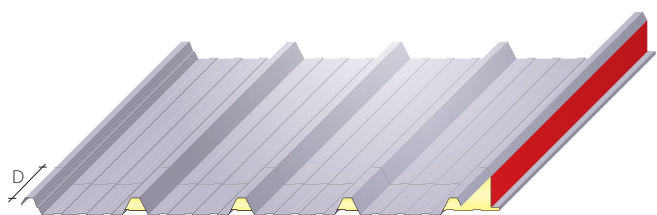

ISOMEC
SANDWICH PANELS

OVERLAPPING

OVERLAPPING

Overlapping sinistro / Left overlapping / Overlapping gauche / Overlapping Links

D = 80-300 mm

Senso di posa / Installation way →

Overlapping destro / Right overlapping / Overlapping droit / Overlapping Rechts

D = 80-300 mm

← Senso di posa / Installation way

Contacts

Contatti

Finance - Management

Amministrazione

Viale del lavoro 19, Z.I. Paludi

32016 Alpago (BL)