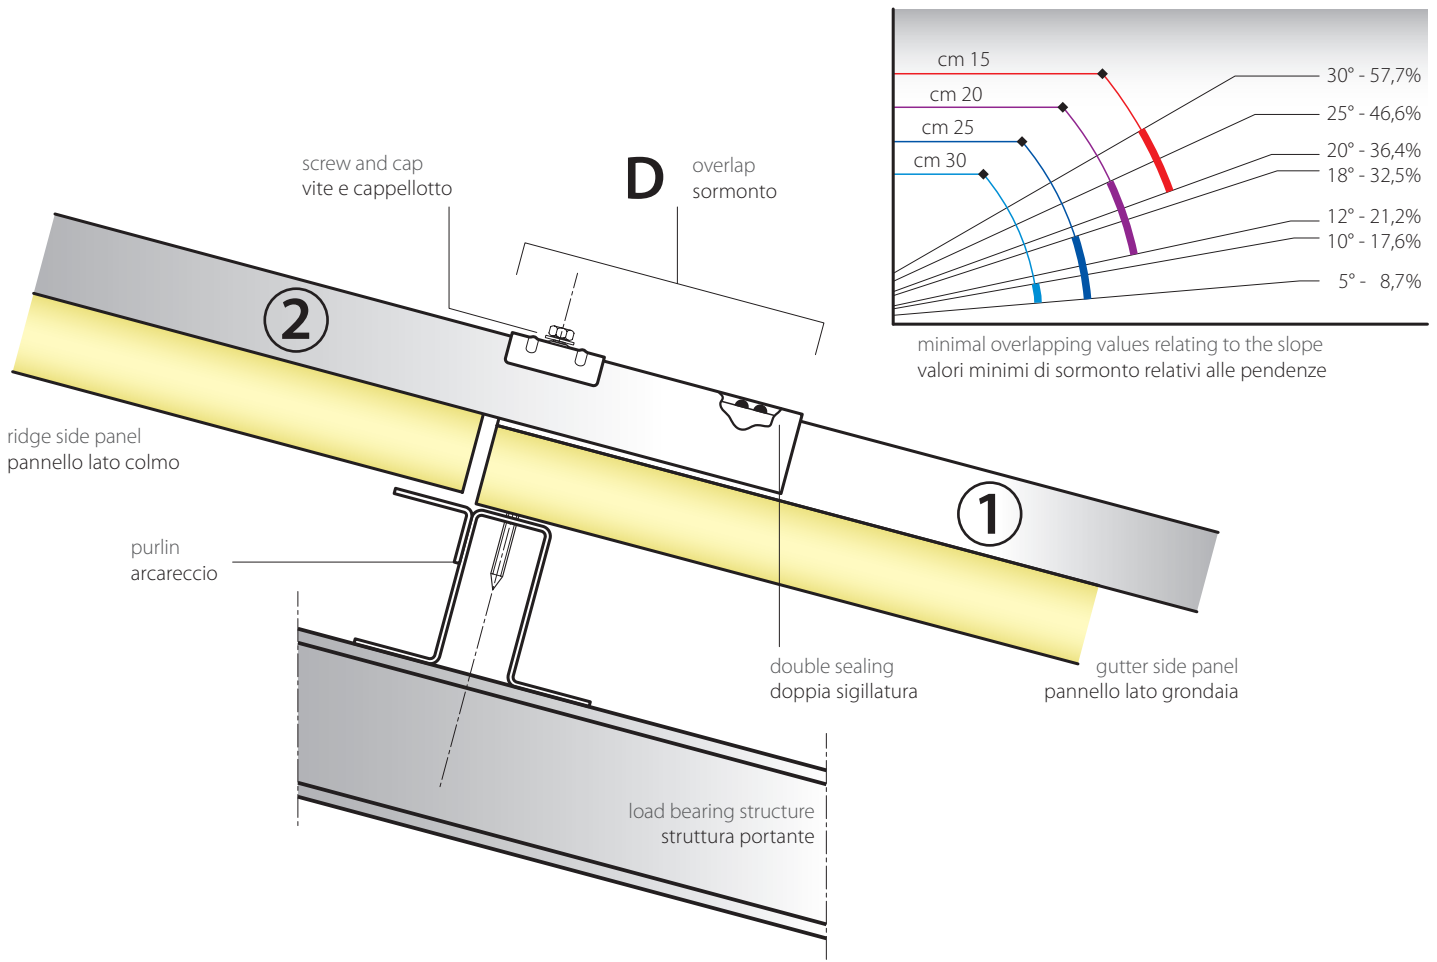

ISOMEC
SANDWICH PANELS

OVERLAPPING

OVERLAPPING

Overlapping sinistro / Left overlapping / Overlapping gauche / Overlapping Links

D = 80-300 mm

Senso di posa / Installation way →

Overlapping destro / Right overlapping / Overlapping droit / Overlapping Rechts

D = 80-300 mm

← Senso di posa / Installation way

Contacts

Contatti

Finance - Management

Amministrazione

Viale del lavoro 19, Z.I. Paludi

32016 Alpago (BL)