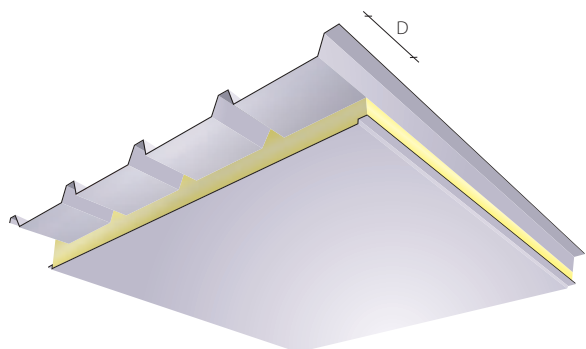

ISOMEC
SANDWICH PANELS

OVERLAPPING

OVERLAPPING

Overlapping sinistro / Left overlapping / Overlapping gauche / Overlapping Links

D = 80-300 mm

Senso di posa / Installation way →

Overlapping destro / Right overlapping / Overlapping droit / Overlapping Rechts

D = 80-300 mm

← Senso di posa / Installation way

Contacts

Contatti

Finance - Management

Amministrazione

Viale del lavoro 19, Z.I. Paludi

32016 Alpago (BL)