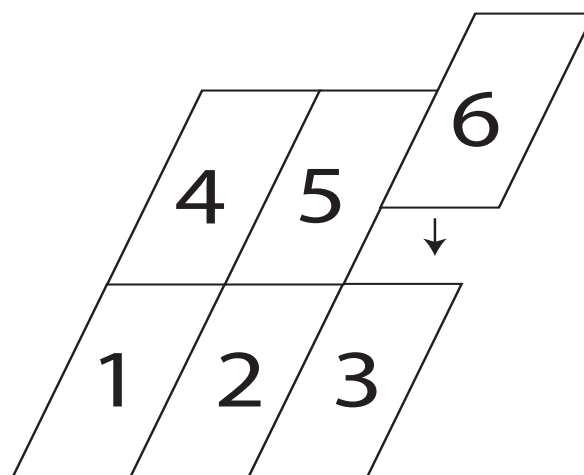

ISOMEC
SANDWICH PANELS

OVERLAPPING

OVERLAPPING

Overlapping sinistro / Left overlapping / Overlapping gauche / Overlapping Links

D = 80-300 mm

Senso di posa / Installation way →

Overlapping destro / Right overlapping / Overlapping droit / Overlapping Rechts

D = 80-300 mm

← Senso di posa / Installation way

Contacts

Contatti

Finance - Management

Amministrazione

Viale del lavoro 19, Z.I. Paludi

32016 Alpago (BL)