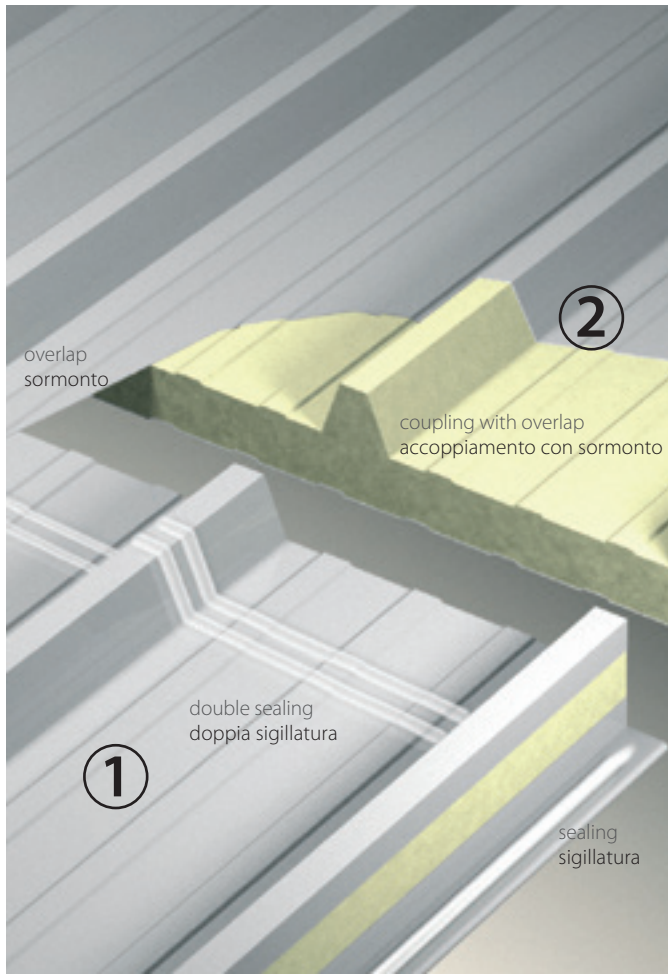

ISOMEC
SANDWICH PANELS

OVERLAPPING

OVERLAPPING

Overlapping sinistro / Left overlapping / Overlapping gauche / Overlapping Links

D = 80-300 mm

Senso di posa / Installation way →

Overlapping destro / Right overlapping / Overlapping droit / Overlapping Rechts

D = 80-300 mm

← Senso di posa / Installation way

Contacts

Contatti

Finance - Management

Amministrazione

Viale del lavoro 19, Z.I. Paludi

32016 Alpago (BL)