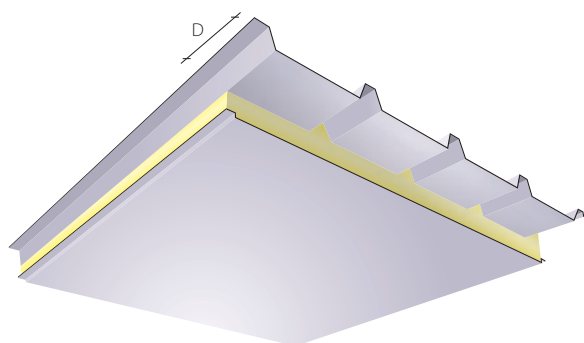

ISOMEC
SANDWICH PANELS

OVERLAPPING

OVERLAPPING

Overlapping sinistro / Left overlapping / Overlapping gauche / Overlapping Links

D = 80-300 mm

Senso di posa / Installation way →

Overlapping destro / Right overlapping / Overlapping droit / Overlapping Rechts

D = 80-300 mm

← Senso di posa / Installation way

Contacts

Contatti

Finance - Management

Amministrazione

Viale del lavoro 19, Z.I. Paludi

32016 Alpago (BL)