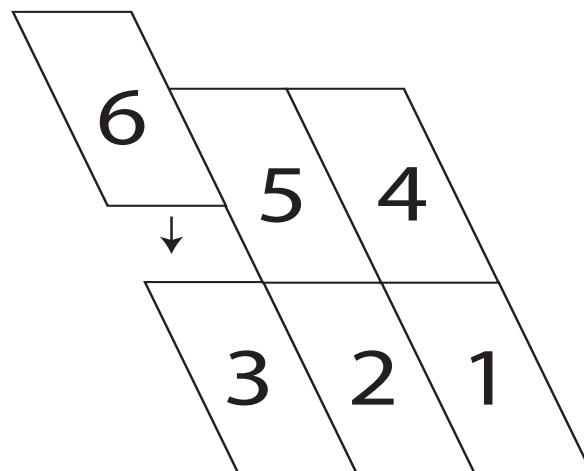

ISOMEC
SANDWICH PANELS

OVERLAPPING

OVERLAPPING

Overlapping sinistro / Left overlapping / Overlapping gauche / Overlapping Links

D = 80-300 mm

Senso di posa / Installation way →

Overlapping destro / Right overlapping / Overlapping droit / Overlapping Rechts

D = 80-300 mm

← Senso di posa / Installation way

Contacts

Contatti

Finance - Management

Amministrazione

Viale del lavoro 19, Z.I. Paludi

32016 Alpago (BL)